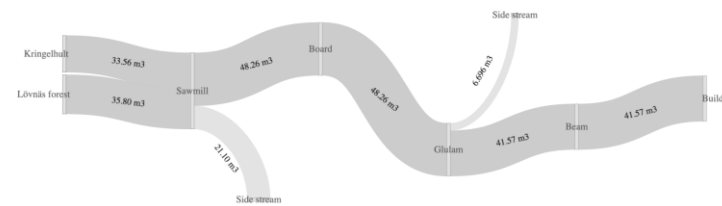

View settings

Clear screen

Model settings

Create model

Download

Upload

Export schema

BASAJAUN