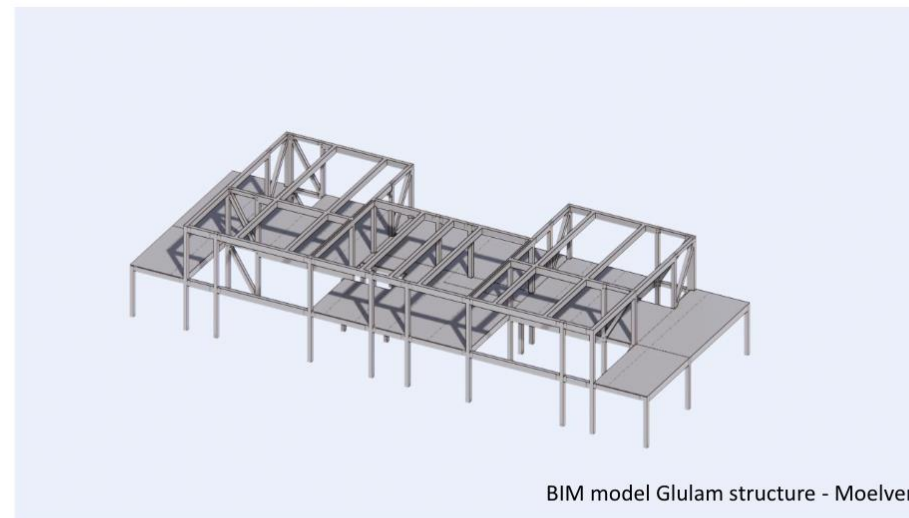

basajaun-horizon.eu

- 1. Tongue and groove profiles
- 2. Profiles substructure
- 3. Waterproofing
- 4. **Biobased facade profiles**
biobased polyester resin,
basalt fibers
- 5. **Biobased insulation**
foam-formed wood fibre
insulation
- 6. Panel-to-panel connector
- 7. Plywood
- 8. Male mount on the panel
- 9. Female mount on the beam
- 10. Beam

Main partners façade : Focchi, Omikron, ENAR

BIM model interior / foundation - UNStudio

BIM model Glulam structure - Moelven

BIM model façade / roof modules - ENAR

BIM model façade / roof cladding - ENAR

PRELIMINÄRHANDLING			
BASAJAUN SOU			
Moelven			
<small>TÖRSTAD AB TIBBÄCKER</small>			
PROJECT NO	PROJECT MANAGER	DATE	MAIN ENGINEER
2020	STAFF	2020-07-08	ALZ
DATE	STATUS	REV	DESIGNER
2020-07-08	EN	1	ALZ
Mounting sequence			
SCALE	NUMBER	REV	
1:100	KS-27.0-100		