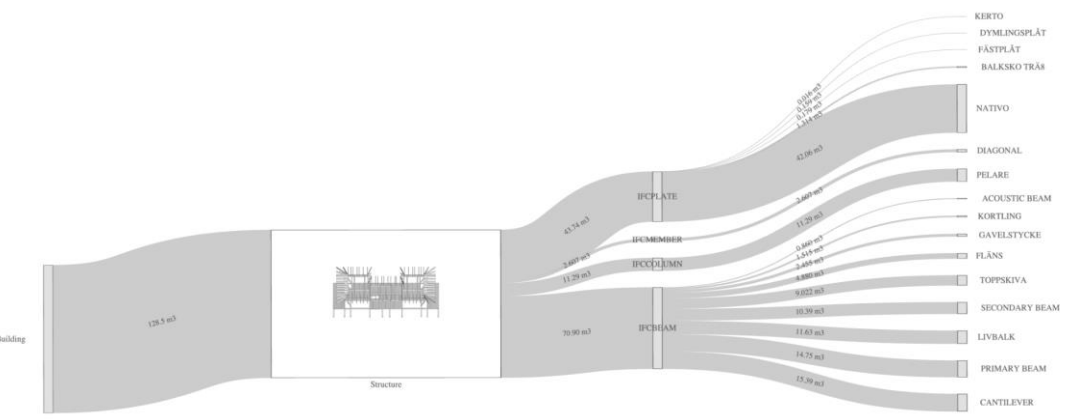

View settings

Clear screen

Model settings

Create model

Download

Upload

Export schema

BASAJAUN