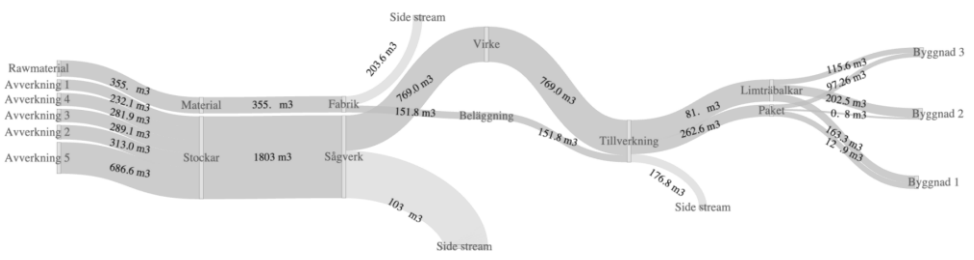

View settings

Clear screen

Model settings

Create model

Download

Upload

Export schema

BASAJAUN