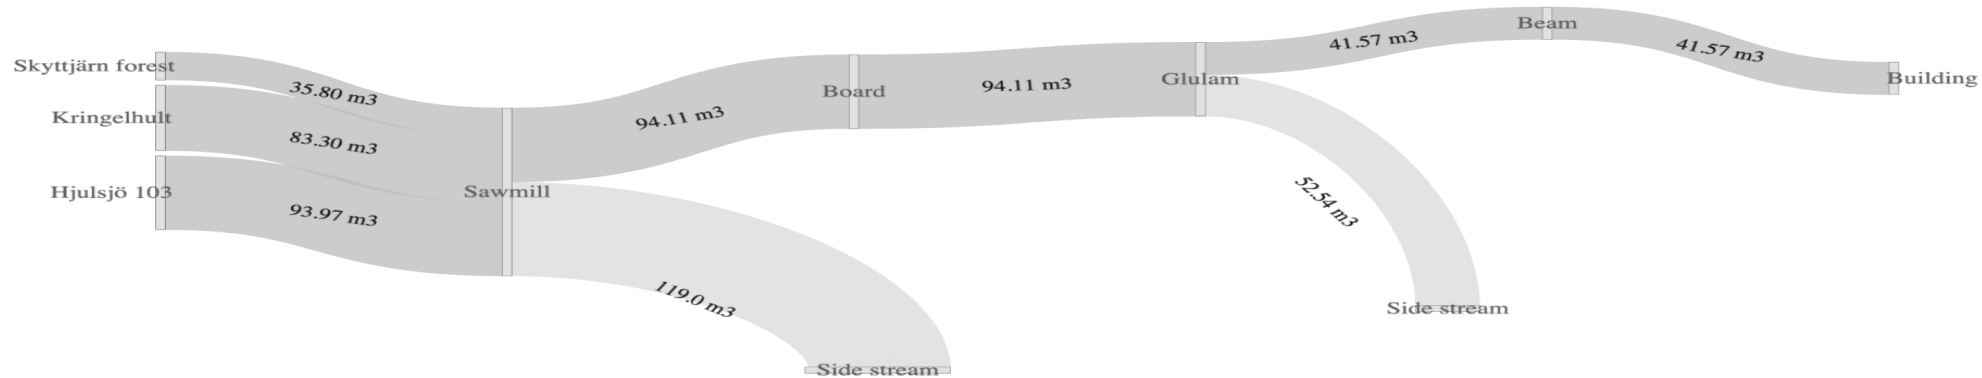

View settings

Clear screen

Model settings

Create model

Download

Upload

Export schema

BASAJAUN