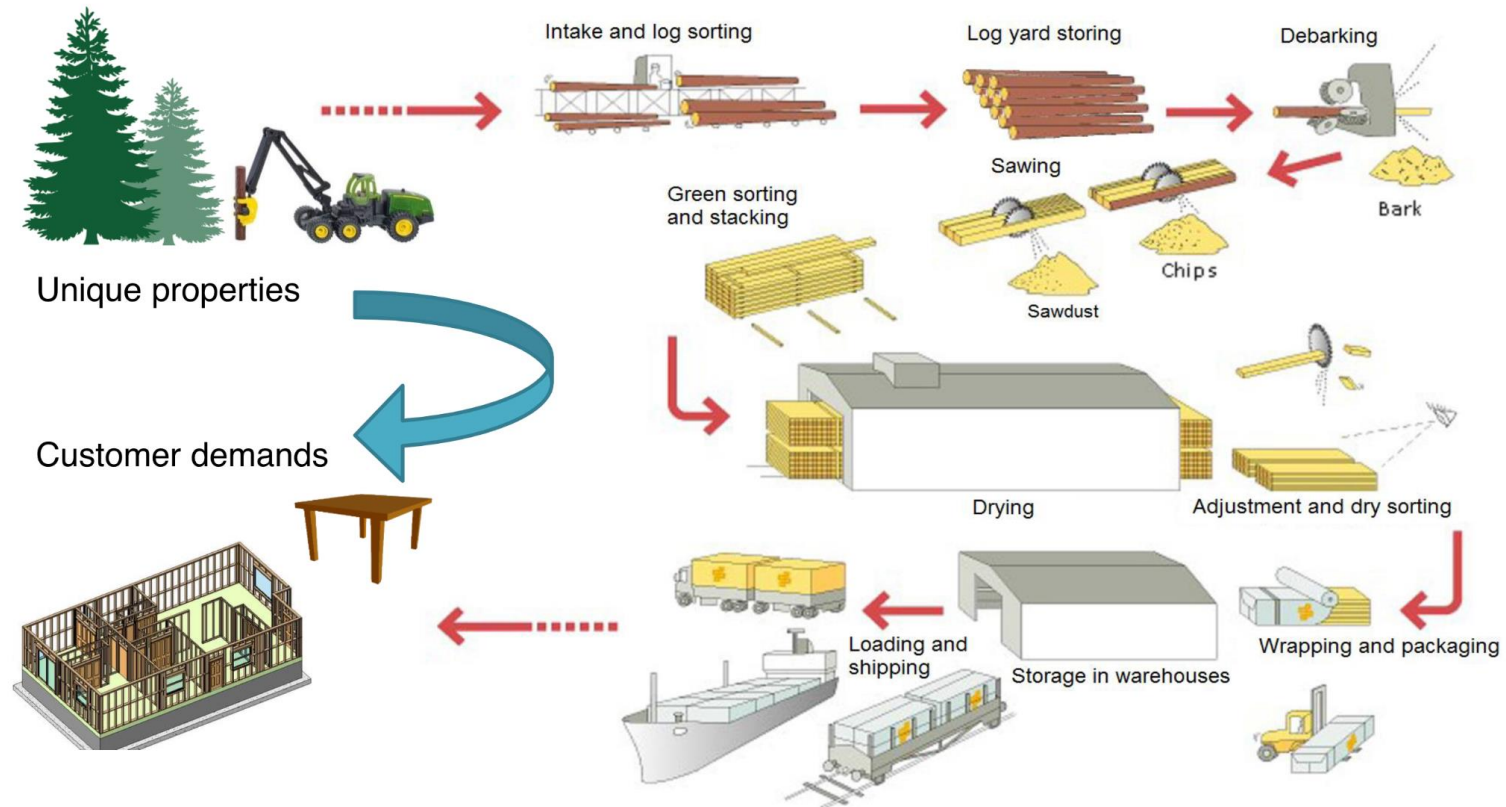

basajaun-horizon.eu

- 1. Tongue and groove profiles
- 2. Profiles substructure
- 3. Waterproofing
- 4. **Biobased facade profiles**
biobased polyester resin,
basalt fibers
- 5. **Biobased insulation**
foam-formed wood fibre
insulation
- 6. Panel-to-panel connector
- 7. Plywood
- 8. Male mount on the panel
- 9. Female mount on the beam
- 10. Beam

Main partners façade : Focchi, Omikron, ENAR

BIM model interior / foundation - UNStudio

BIM model Glulam structure - Moelven

BIM model façade / roof modules - ENAR

BIM model façade / roof cladding - ENAR

PRELIMINÄRHANDLING			
BASAJAUN SOU			
Moelven			
<small>TÖRSTAD AB TIBBÄCKER</small>			
PROJECT NO	PROJECT MANAGER	DATE	MAIN ENGINEER
2020	STAFF	2020-07-08	ALZ
DATE	STATUS	REV	DESIGNER
2020-07-08	EN	1	ALZ
Mounting sequence			
SCALE	NUMBER	REV	
1:100	KS-27.0-100		

Image by Swedish forest industries federation / RemaSawco

F2BDF – is a tool for how to connect actors along the wood supply chain using collaborative a data flow

Type: package

p-1

My test model

Options

Send test data