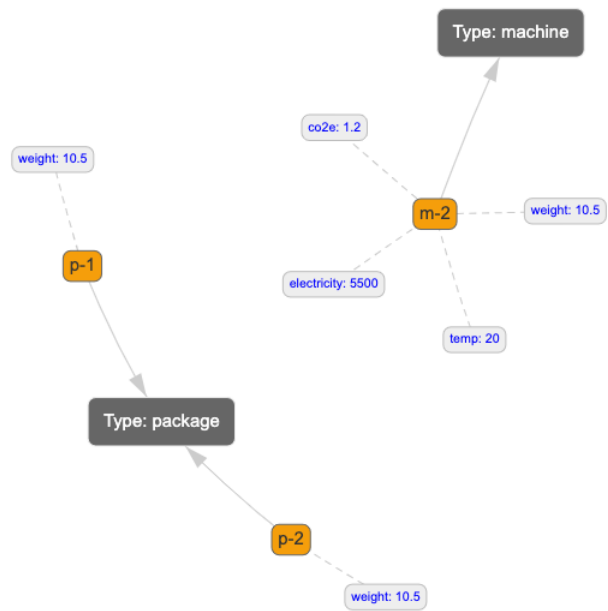

Image by Swedish forest industries federation / RemaSawco

F2BDF – is a tool for how to connect actors along the wood supply chain using collaborative a data flow

Type: package

p-1

My test model

Options

Send test data

View settings

Clear screen

Model settings

Create model

Download

Upload

Export schema

BASAJAUN