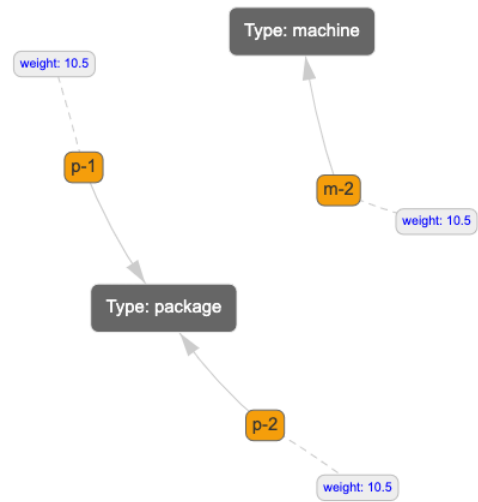

Image by Swedish forest industries federation / RemaSawco

F2BDF – is a tool for how to connect actors along the wood supply chain using collaborative a data flow

Type: package

p-1

My test model

Options

Send test data

View settings

Clear screen

Model settings

Create model

Download

Upload

Export schema

BASAJAUN