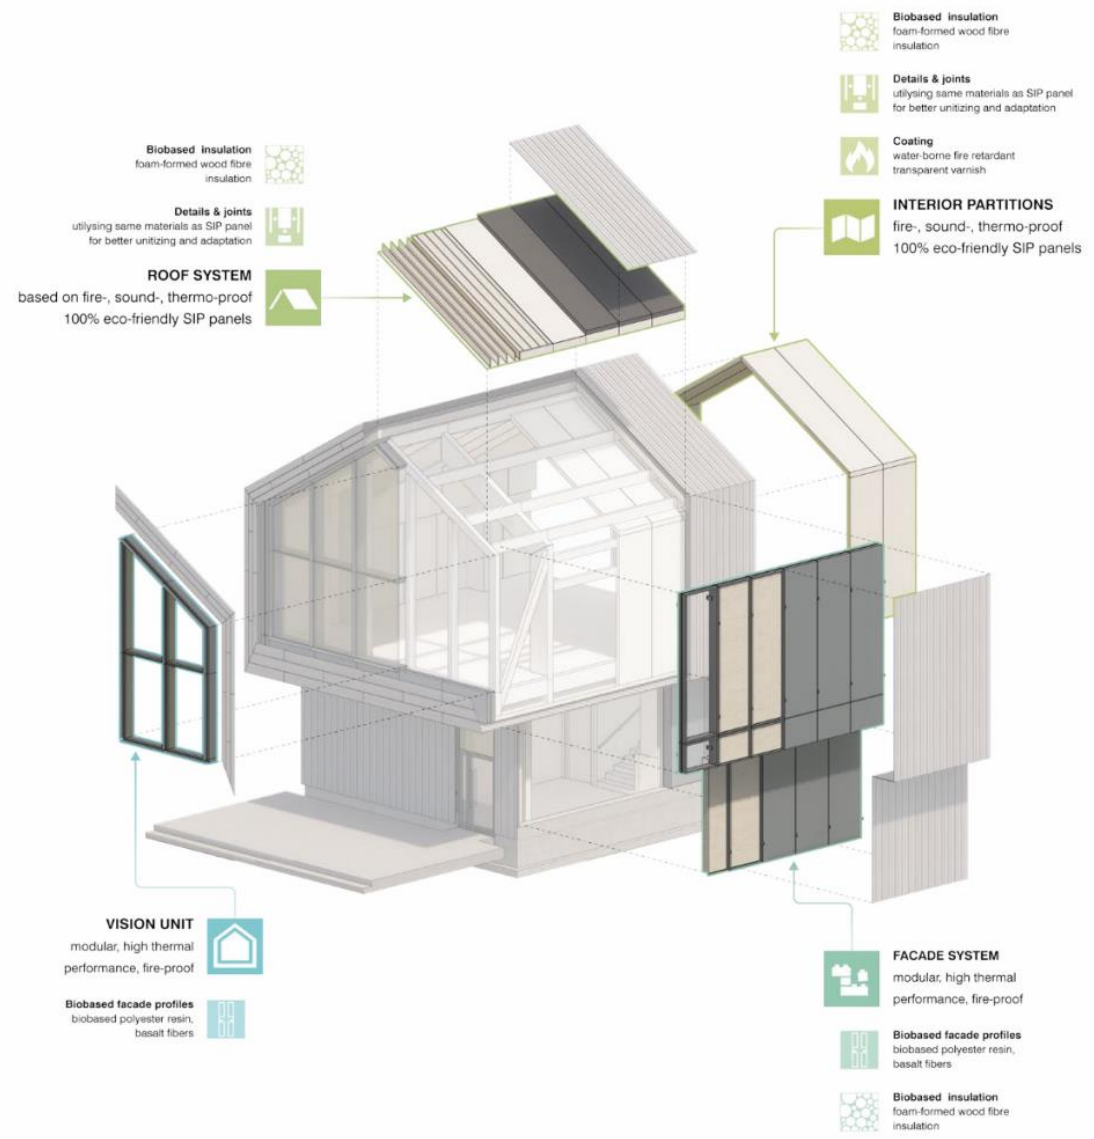

BASAJAUN

The Forest to Building Digital Framework (F2BDF)

Digitalisation of the wood value chain

Towards Materials and Manufacturing Commons • Berlin 4 April 2023
Andreas Rudenå • Paramountric

This project has received funding from the European Union's Horizon 2020
research and innovation programme under grant agreement N° 862942

basajaun-horizon.eu

- 1. Tongue and groove profiles
- 2. Profiles substructure
- 3. Waterproofing
- 4. **Biobased facade profiles**
biobased polyester resin,
basalt fibers
- 5. **Biobased insulation**
foam-formed wood fibre
insulation
- 6. Panel-to-panel connector
- 7. Plywood
- 8. Male mount on the panel
- 9. Female mount on the beam
- 10. Beam

Main partners façade : Focchi, Omikron, ENAR

BIM model interior / foundation - UNStudio

BIM model Glulam structure - Moelven

BIM model façade / roof modules - ENAR

BIM model façade / roof cladding - ENAR

PRELIMINÄRHANDLING			
BASAJAUN SOU			
Moelven			
<small>TÖRSTAD AB TIBBÄCKER</small>			
PROJECT NO	PROJECT MANAGER	DATE	MAIN ENGINEER
2020	STAFF	2020-07-08	ALZ
DATE	STATUS	REV	DESIGNER
2020-07-08	EN	1	ALZ
Mounting sequence			
SCALE	NUMBER	REV	
1:100	KS-27.0-100		

Image by Swedish forest industries federation / RemaSawco

F2BDF – is a tool for how to connect actors along the wood supply chain using collaborative a data flow

Type: package

p-1

My test model

Options

Send test data