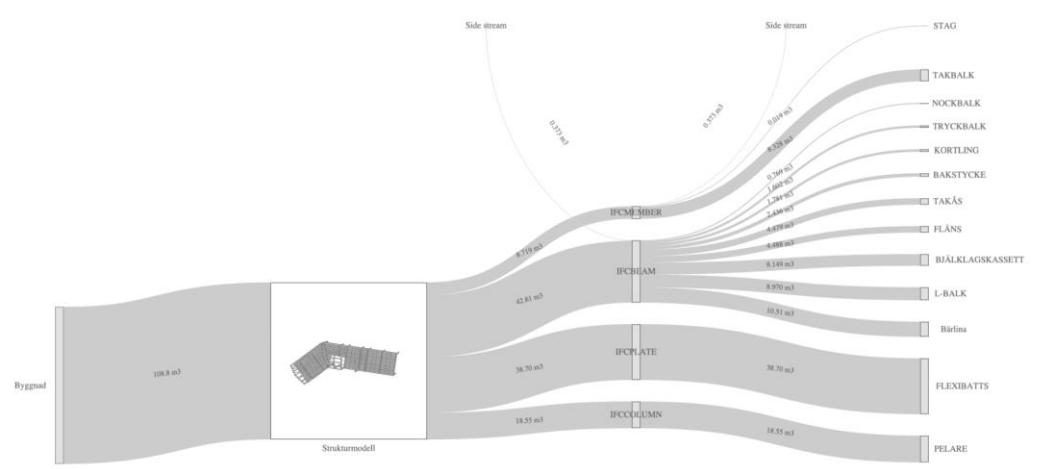

Image by Swedish forest industries federation / RemaSawco

F2BDF – is a tool for how to connect actors along the wood supply chain using collaborative a data flow

Type: package

p-1

My test model

Options

Send test data

View settings

Clear screen

Model settings

Create model

Download

Upload

Export schema

BASAJAUN