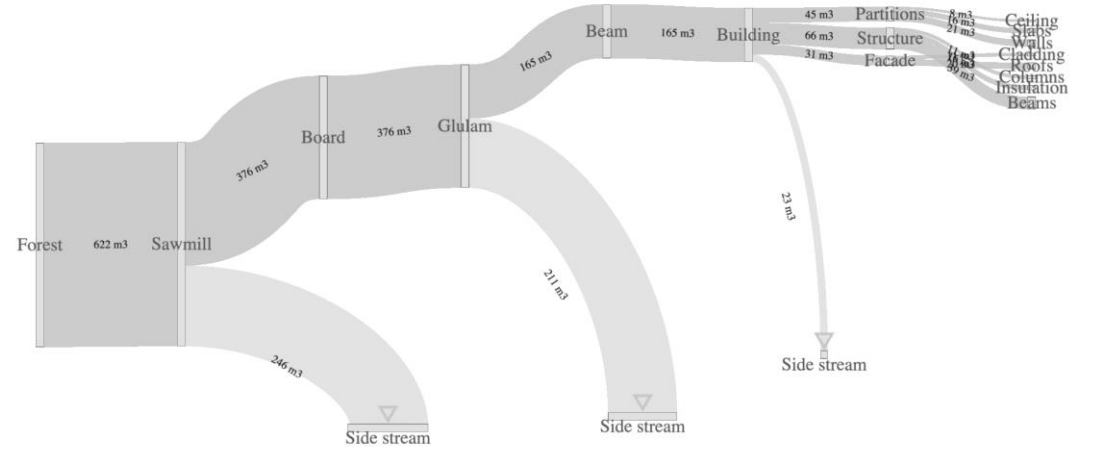

View settings

Clear screen

Model settings

Create model

Download

Upload

Export schema

BASAJAUN