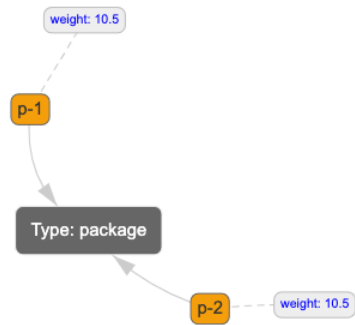

Image by Swedish forest industries federation / RemaSawco

F2BDF – is a tool for how to connect actors along the wood supply chain using collaborative a data flow

Type: package

p-1

My test model

Options

Send test data

View settings

Clear screen

Model settings

Create model

Download

Upload

Export schema

BASAJAUN