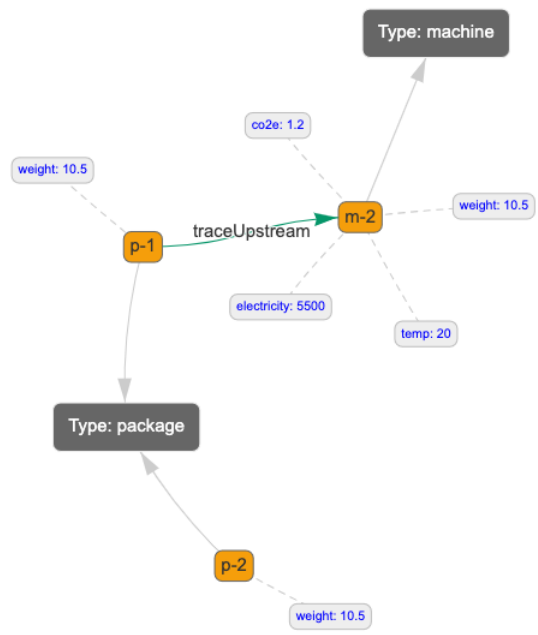

Image by Swedish forest industries federation / RemaSawco

F2BDF – is a tool for how to connect actors along the wood supply chain using collaborative a data flow

Type: package

p-1

My test model

Options

Send test data

View settings

Clear screen

Model settings

Create model

Download

Upload

Export schema

BASAJAUN