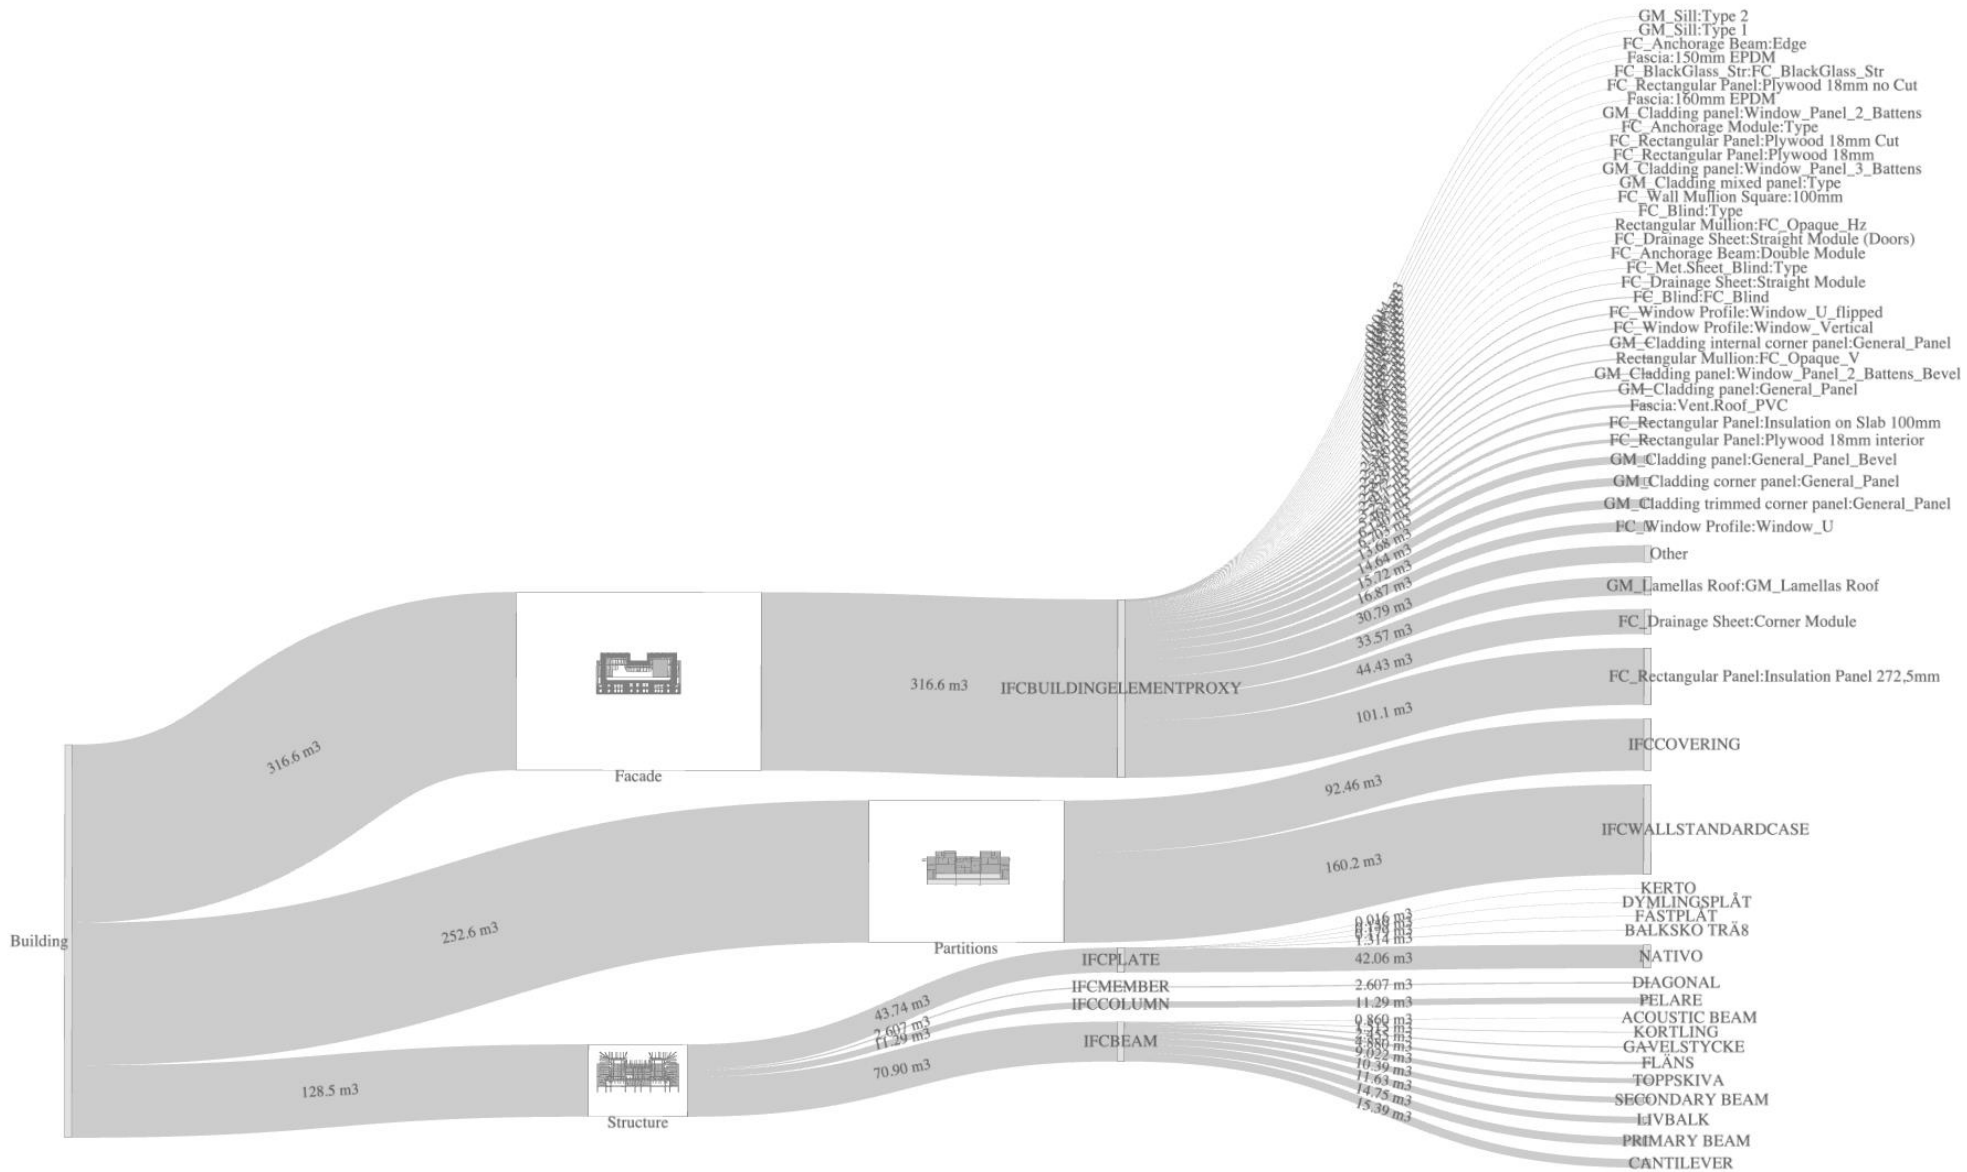

Image by Swedish forest industries federation / RemaSawco

F2BDF – is a tool for how to connect actors along the wood supply chain using collaborative a data flow

Type: package

p-1

My test model

Options

Send test data

View settings

Clear screen

Model settings

Create model

Download

Upload

Export schema

BASAJAUN