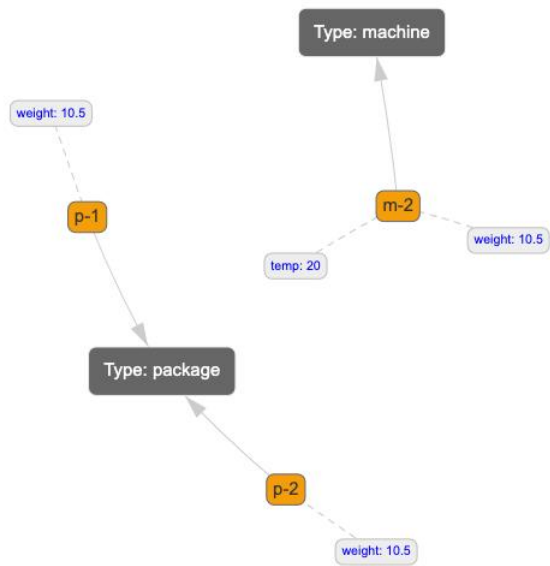

Image by Swedish forest industries federation / RemaSawco

F2BDF – is a tool for how to connect actors along the wood supply chain using collaborative a data flow

Type: package

p-1

My test model

Options

Send test data

View settings

Clear screen

Model settings

Create model

Download

Upload

Export schema

BASAJAUN