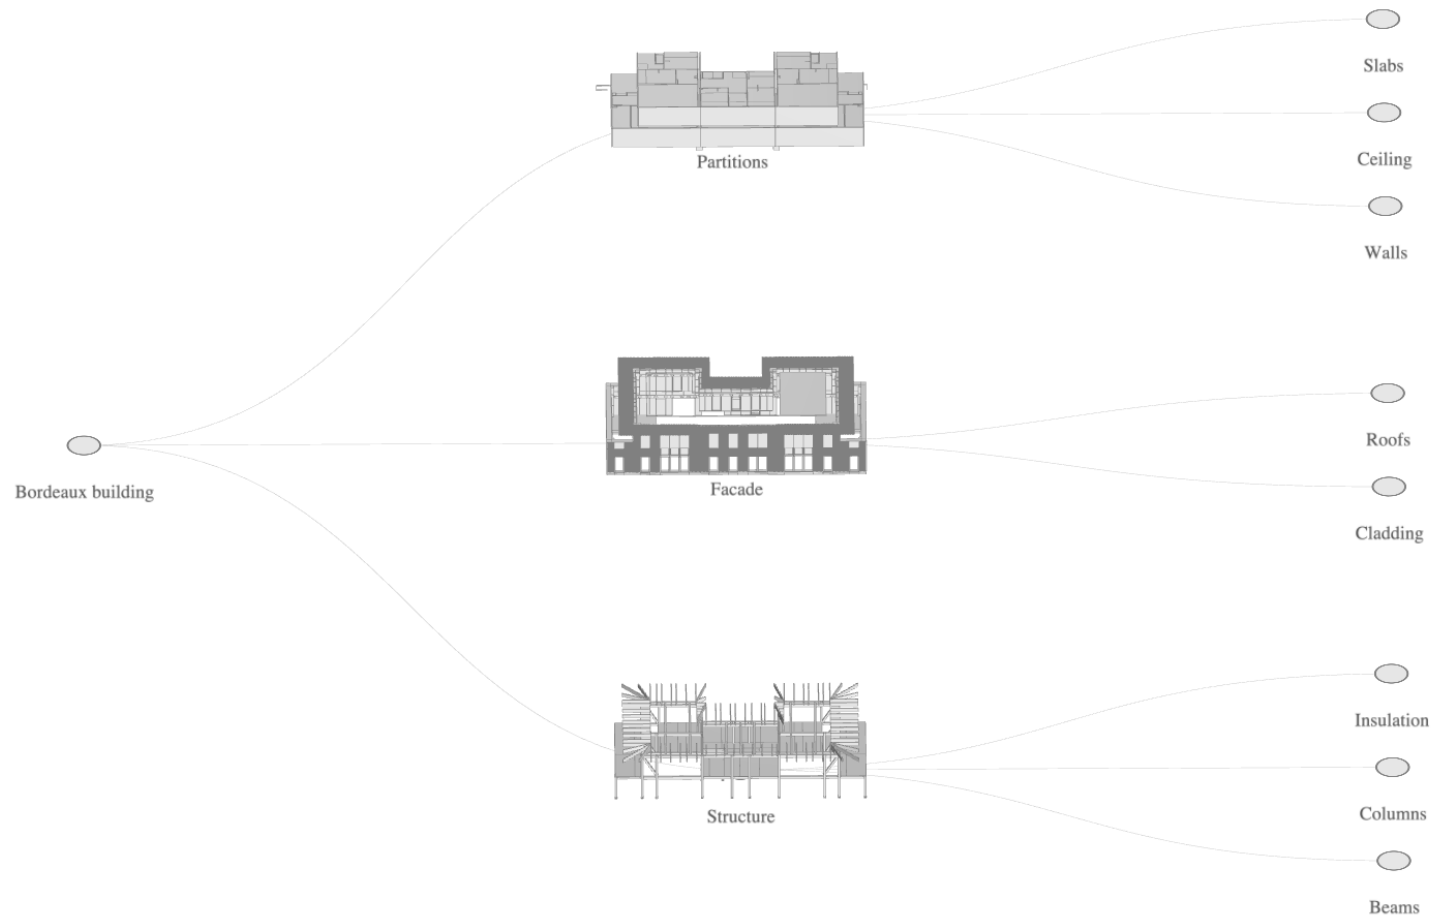

Image by Swedish forest industries federation / RemaSawco

F2BDF – is a tool for how to connect actors along the wood supply chain using collaborative a data flow

Type: package

p-1

My test model

Options

Send test data

View settings

Clear screen

Model settings

Create model

Download

Upload

Export schema

BASAJAUN