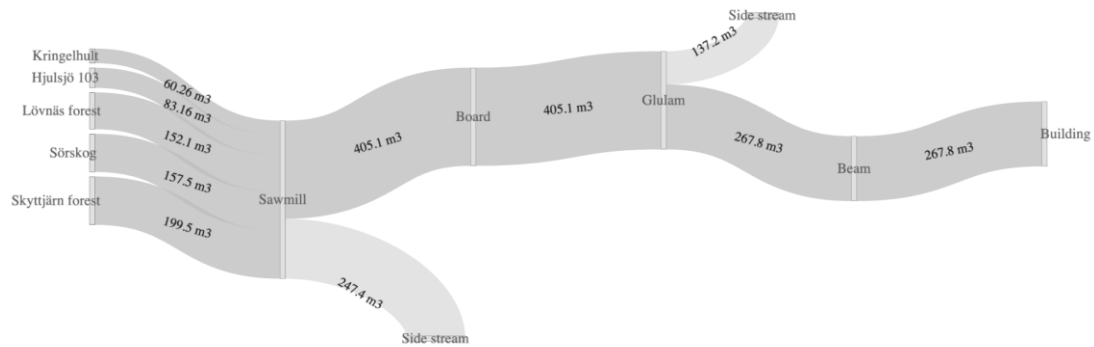

View settings

Clear screen

Model settings

Create model

Download

Upload

Export schema

BASAJAUN