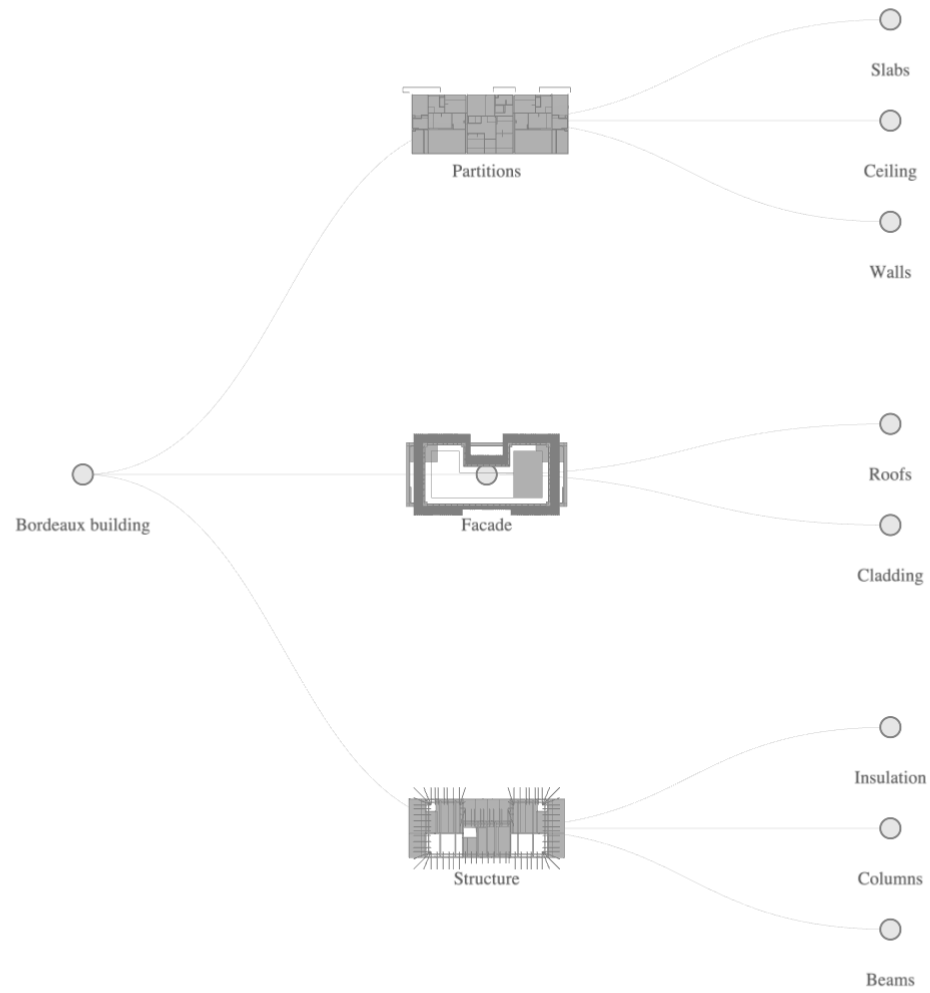

Image by Swedish forest industries federation / RemaSawco

F2BDF – is a tool for how to connect actors along the wood supply chain using collaborative a data flow

Type: package

p-1

My test model

Options

Send test data

View settings

Clear screen

Model settings

Create model

Download

Upload

Export schema

BASAJAUN