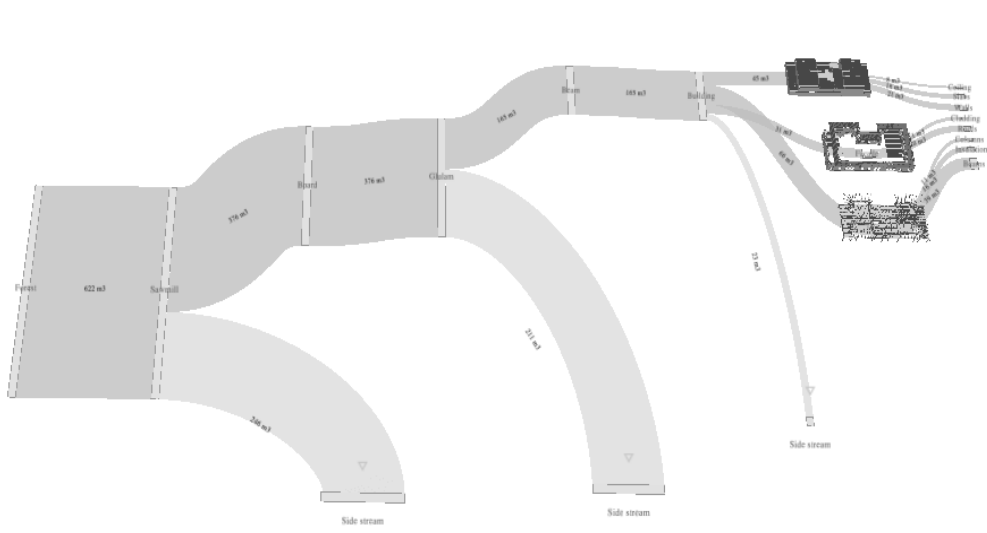

View settings

Clear screen

Model settings

Create model

Download

Upload

Export schema

BASAJAUN